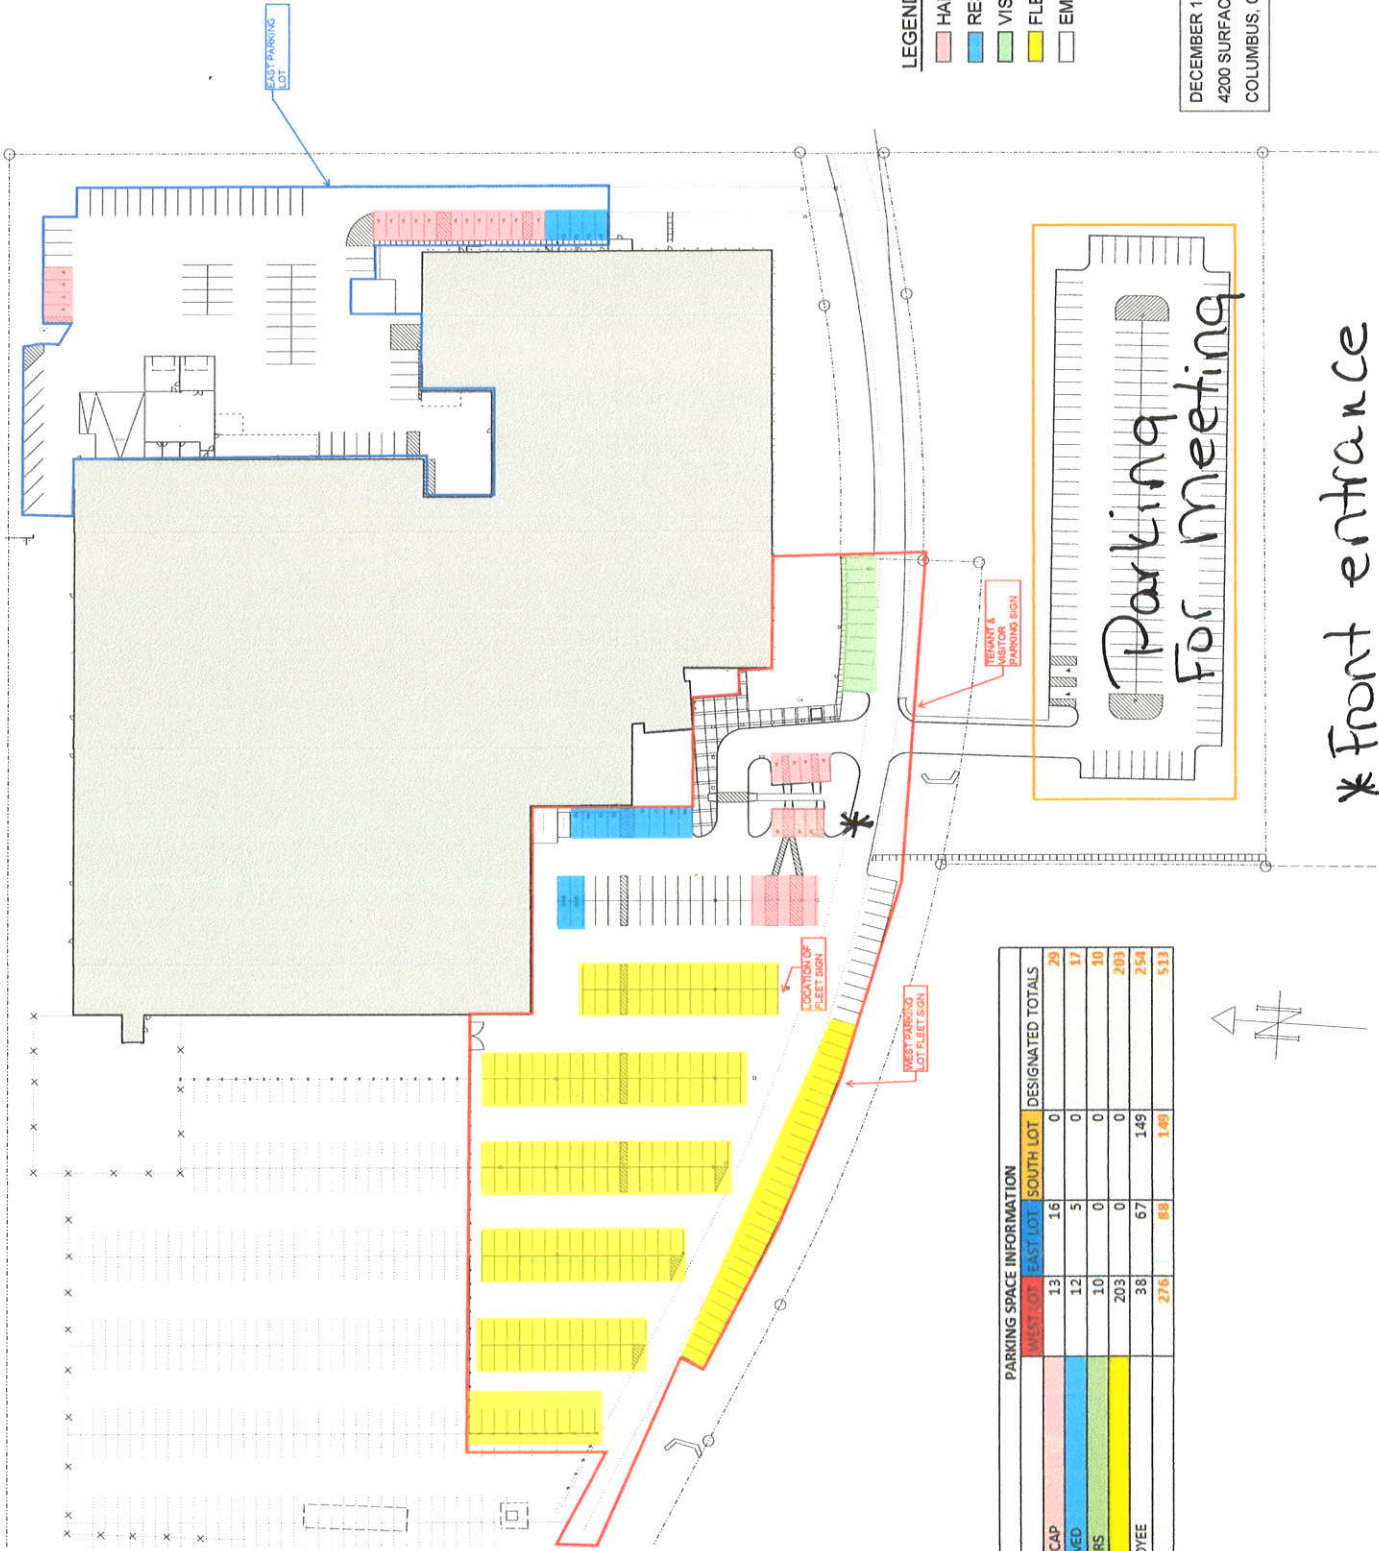

DECEMBER 1, 2017
 4200 SURFACE ROAD
 COLUMBUS, OH 43228

- LEGEND**
- HANDICAP
 - RESERVED
 - VISITORS
 - FLEET
 - EMPLOYEE

PARKING SPACE INFORMATION

	WEST LOT	EAST LOT	SOUTH LOT	DESIGNATED TOTALS
HANDICAP	13	16	0	29
RESERVED	12	5	0	17
VISITORS	10	0	0	10
FLEET	203	0	0	203
EMPLOYEE	38	67	149	254
TOTAL	276	88	149	513

* Front entrance